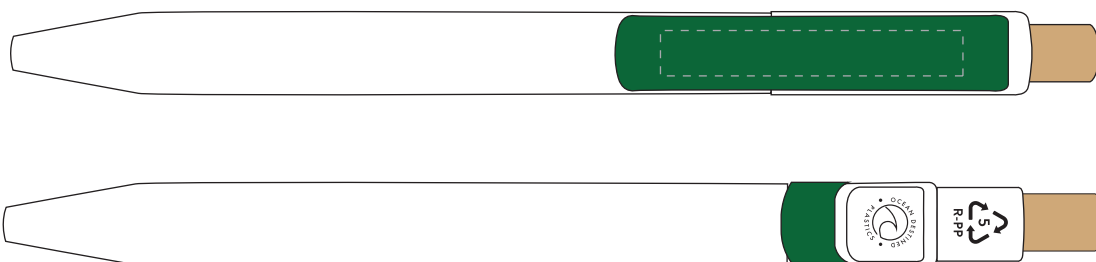

Your Ref:

Quantity:

Product Code: TPC000118

Our Ref:

Version: 1

Product Colour: GREEN

PRINTING CONCERNS:**PRODUCT INFO:**

We stock this item in the following colours

**PANTONE REFERENCE(S)**

● Colour 1

● Colour 2

ARTWORK SCALE 100%

ARTWORK SCALE 100%

Max print area: 40mm x 6mm

Product Image for visualisation
- colours may vary

The dashed line is to demonstrate print area and will not appear on your printed item